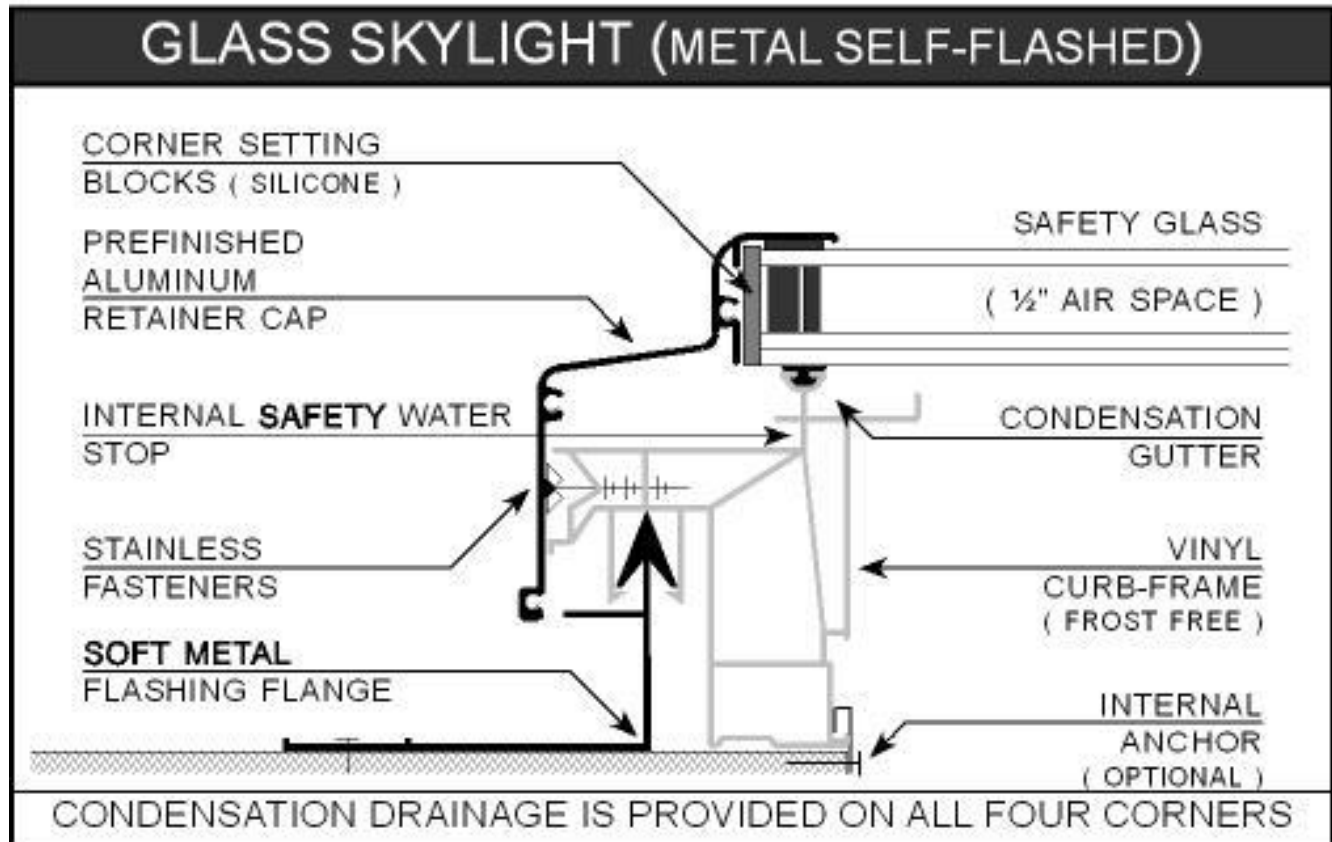

Dayliter Skylights manufactures skylights for:

- -Residential use - with our Vinyl Curb Mount (VCM skylights
- -Commercial use - with our Aluminum Thermally Broken curb mount (ATCM) skylights
- -Recreational Vehicles & Modular Homes - with our Metal Self Flashing (MSF) skylights

VCM skylights are available in both ACRYLIC and GLASS. Our acrylic VCM skylights are available in the standard low dome or one of our architectural shapes.

Our glass VCM skylights are available in various glazing options, such as Low E2, Low E2 with Argon, and Heat Mirror (TC88)

VCM skylights can be either fixed or venting (opening) with Truth brand integrated hand crank, pole, or electric operators. Standard cap is available in Rideau Brown and Arctic White. Custom colors available. Contact us for details.

For more information, visit our website at:

www.dayliter.com