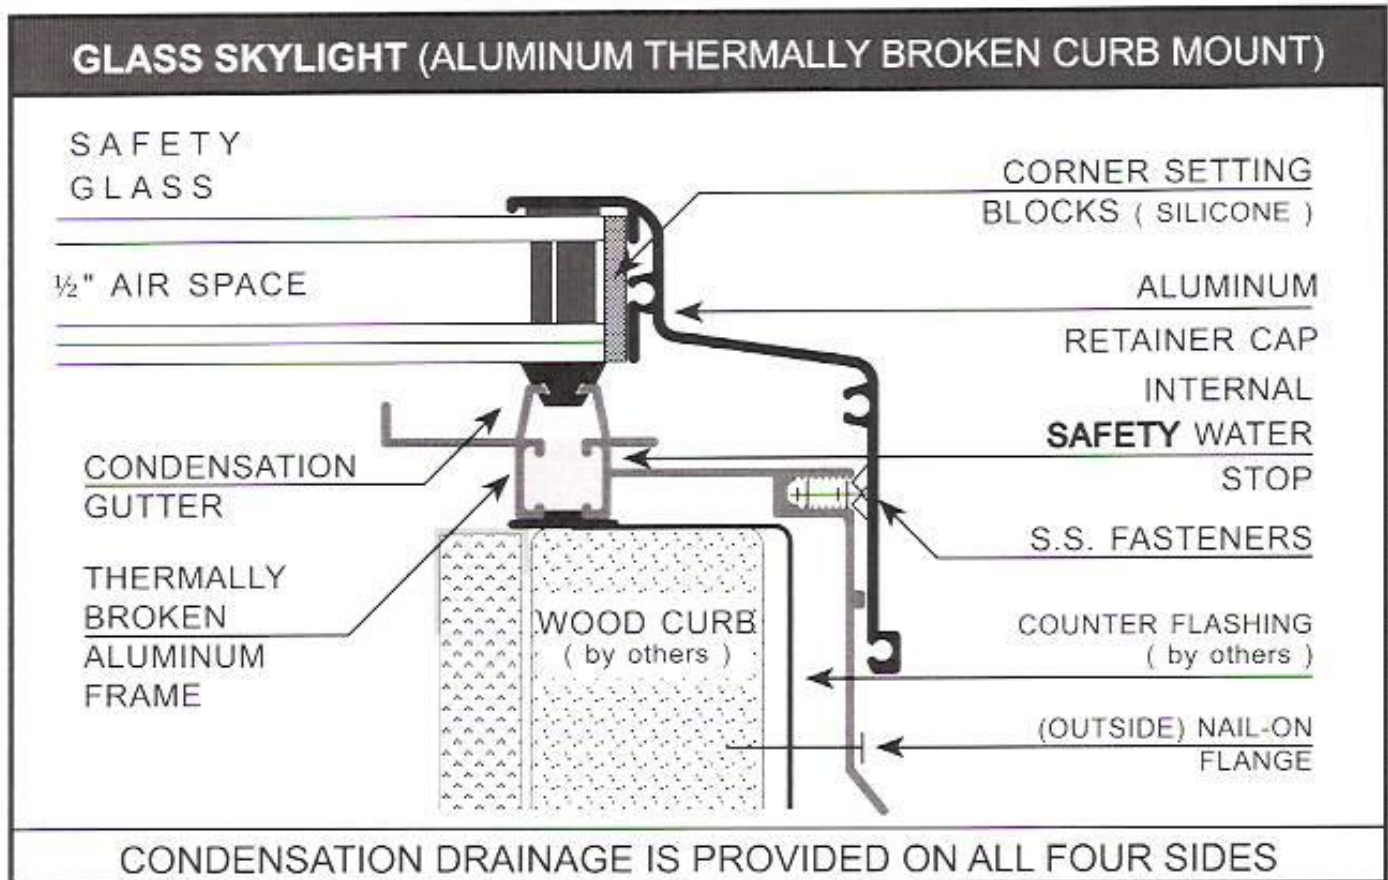

TECH BRIEF #5

Dayliter Skylights manufactures skylights for:

- -Residential use - with our Vinyl Curb Mount (VCM skylights
- -Commercial use - with our Aluminum Thermally Broken curb mount (ATCM) skylights
- -Recreational Vehicles & Modular Homes - with our Metal Self Flashing (MSF) skylights

VCM skylights are available in both ACRYLIC and GLASS. Our acrylic VCM skylights are available in the standard low dome or one of our architectural shapes.

Our glass VCM skylights are available in various glazing options, such as Low E2, Low E2 with Argon, and Heat Mirror (TC88)

VCM skylights can be either fixed or venting (opening) with Truth brand integrated hand crank, pole, or electric operators. Standard cap is available in Rideau Brown and Arctic White. Custom colors available. Contact us for details.

For more information, visit our website at:

www.dayliter.com