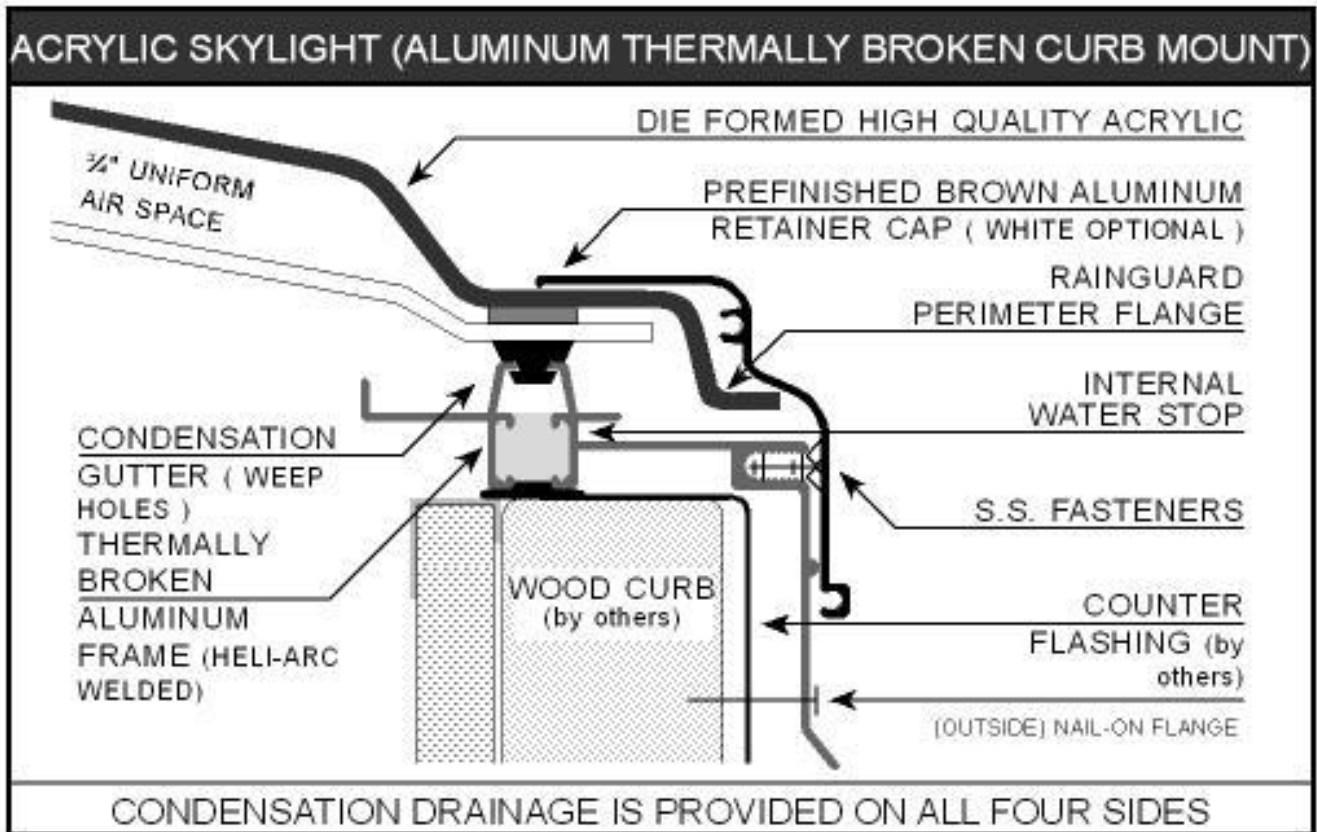

Dayliter

SKYLIGHTS

Tech Brief #3

Dayliter Skylights manufactures skylights for:

- -Residential use - with our Vinyl Curb Mount (VCM skylights
- -Commercial use - with our Aluminum Thermally Broken curb mount (ATCM) skylights
- -Recreational Vehicles & Modular Homes - with our Metal Self Flashing (MSF) skylights

VCM skylights are available in both ACRYLIC and GLASS. Our acrylic VCM skylights are available in the standard low dome or one of our architectural shapes.

Our glass VCM skylights are available in various glazing options, such as Low E2, Low E2 with Argon, and Heat Mirror (TC88)

VCM skylights can be either fixed or venting (opening) with Truth brand integrated hand crank, pole, or electric operators. Standard cap is available in Rideau Brown and Arctic White. Custom colors available. Contact us for details.

For more information, visit our website at:

www.dayliter.com