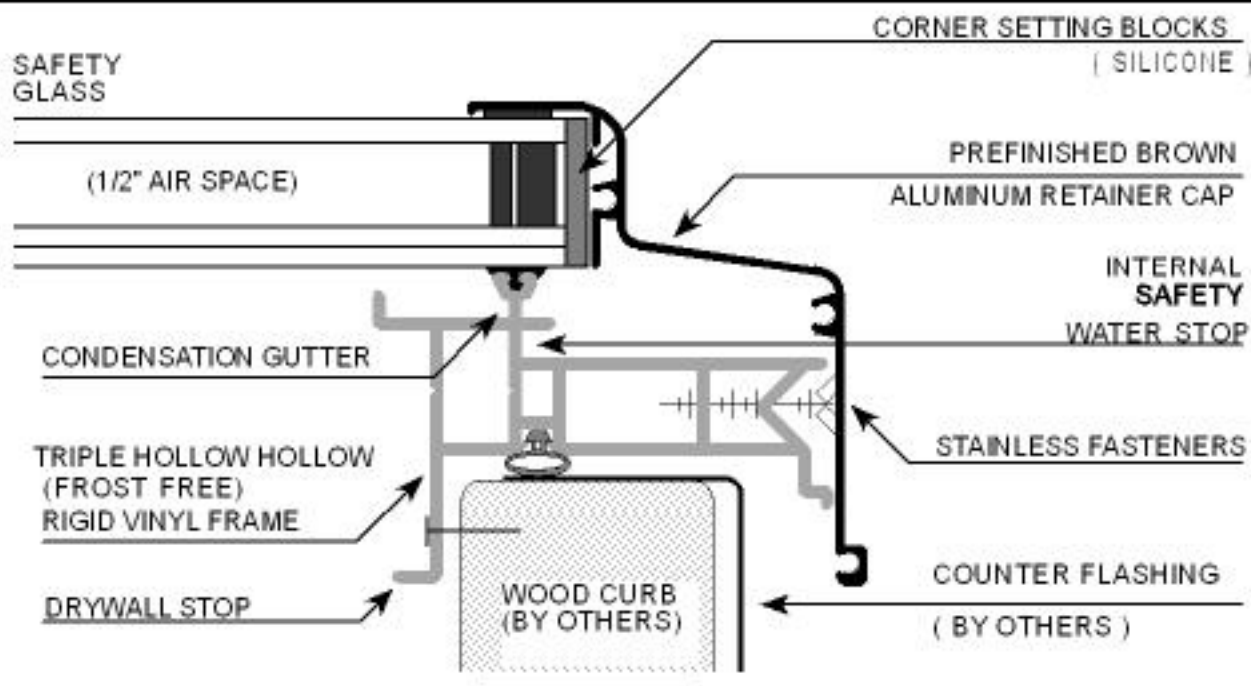

Dayliter

SKYLIGHTS

TECH BRIEF #2

GLASS SKYLIGHT (VINYL CURB MOUNT)

CONDENSATION DRAINAGE IS PROVIDED ON ALL FOUR CORNERS

Dayliter Industries Ltd. manufactures skylights for:

- Residential use - with our Vinyl Curb Mount (VCM) skylights
- Commercial use - with our Aluminum Thermally Broken curb mount (ATCM) skylights
- Recreational Vehicles & Modular Homes - with our Metal Self Flashing (MSF) skylights