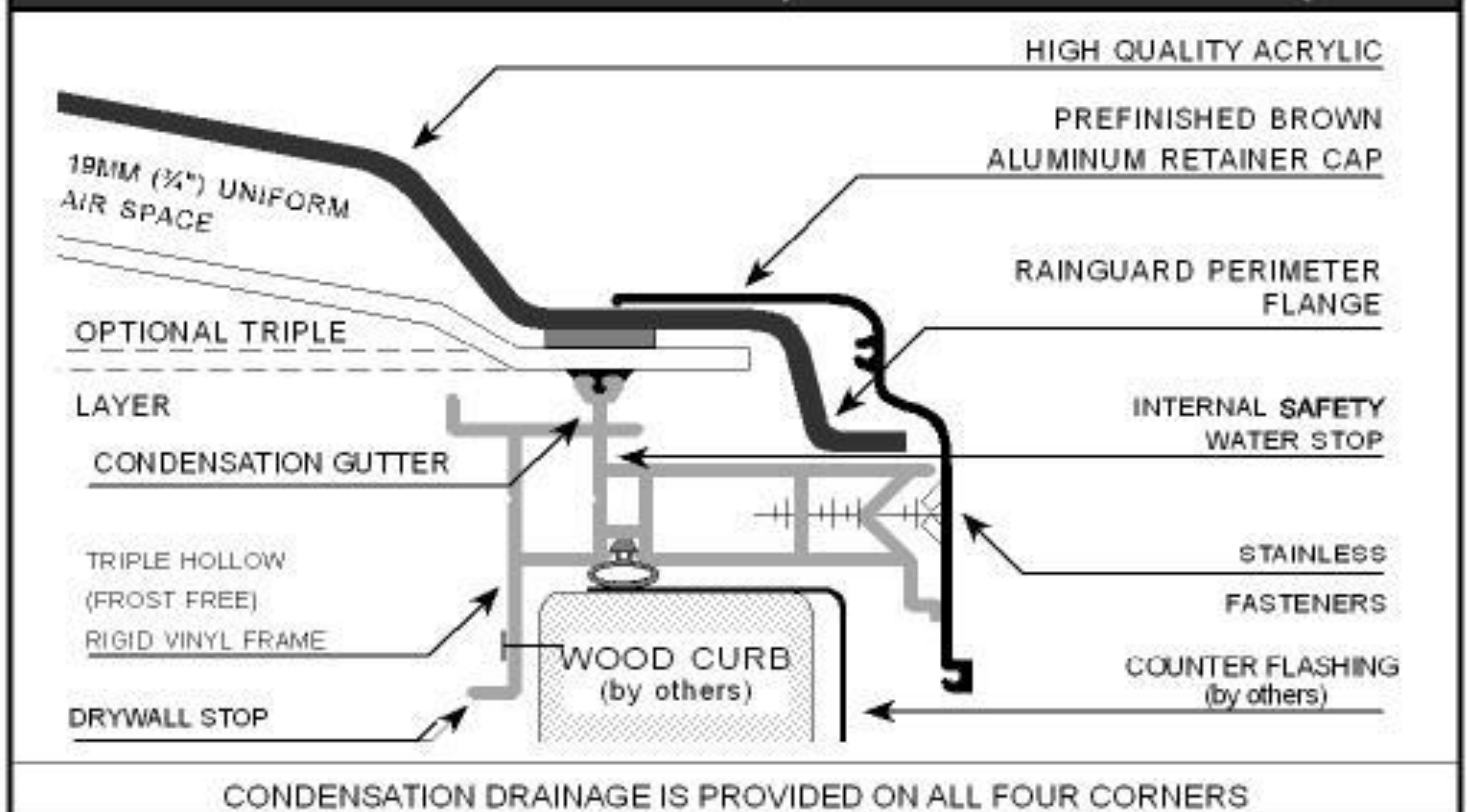

Dayliter

SKYLIGHTS

TECH BRIEF #1

ACRYLIC SKYLIGHT (VINYL CURB MOUNT)

Dayliter Skylights manufactures skylights for:

- Residential use - with our Vinyl Curb Mount (VCM) skylights
- Commercial use - with our Aluminum Thermally Broken curb mount (ATCM) skylights
- Recreational Vehicles & Modular Homes - with our Metal Self Flashing (MSF) skylights

VCM skylights are available in both ACRYLIC and GLASS. Our acrylic VCM skylights are available in the standard low dome or one of our architectural shapes.

Our glass VCM skylights are available in various glazing options, such as Low E2, Low E2 with Argon, and Heat Mirror (TC88)

VCM skylights can be either fixed or venting (opening) with Truth brand integrated hand crank, pole, or electric operators. Standard cap is available in Rideau Brown and Arctic White. Custom colors available. Contact us for details.

For more information, visit our website at:

www.dayliter.com

Dayliter Skylights reserves the right to change or modify any and all designs and construction at anytime without notice.